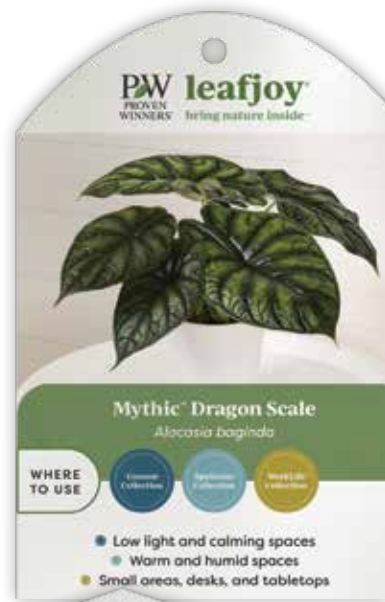

Premium leafjoy® Genetics

Proven Winners has long believed that “A Better Garden Starts With A Better Plant®,” and that same philosophy applies to leafjoy®. The program includes the best genetics available, designed to give the consumer a better experience while providing an exciting mix of plants for retail displays to attract novice and experienced houseplant enthusiasts alike.

The leafjoy program is divided into three product groups: Premium, Boutique, and Collector’s Edition. This allows retailers to offer a range of price points from classic to more rare varieties.

leafjoy PREMIUM VARIETIES

Premium houseplant genetics, grown to exacting standards, accounting for about 75% of the overall program.

leafjoy BOUTIQUE VARIETIES

Unique genetics that are in limited supply and, in some cases, exclusive leafjoy varieties. Boutique varieties are exclusive to Independent Garden Centers and come with a modified tag design to call them out on the retail display table.

leafjoy COLLECTOR’S EDITION VARIETIES

The rarest varieties that are in very limited supply. These varieties are exclusive to Independent Garden Centers and come with a modified tag design and a collectible metal medallion to further call them out on the retail display table.

Tag design for Premium Varieties