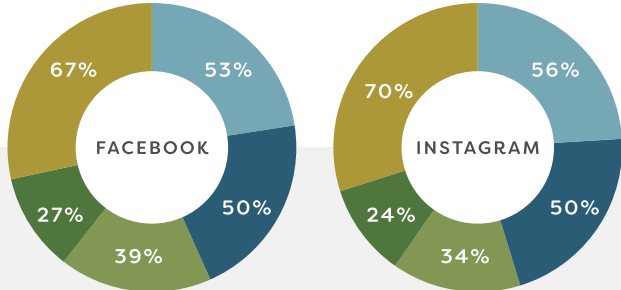

The leafjoy® Difference

I BUY HOUSEPLANTS TO...

- BRING A TOUCH OF NATURE INDOORS
- BEAUTIFY MY HOME
- FULFILL MY LOVE OF GARDENING YEAR ROUND
- PURIFY THE INDOOR AIR
- REDUCE STRESS

We designed the leafjoy® program with garden centers and consumers in mind. We surveyed thousands through our social media platforms to learn about their houseplant “pain points.” We took what we learned and created a program that makes it easy to sell, purchase, and care for indoor plants.

bring nature inside® CONNECTS CONSUMERS TO leafjoy

The leafjoy tagline reflects what consumers want—to beautify their home and bring nature inside. We are confident that when consumers see this on tags, point of purchase materials, social media posts, and other marketing messages, it will immediately resonate and influence purchase decisions.