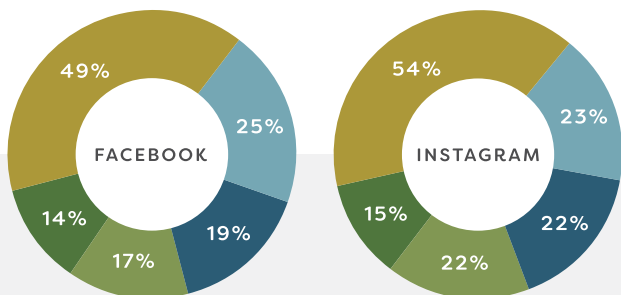

WHAT IS YOUR MAIN CONCERN ABOUT HOUSEPLANTS?

- DON'T KNOW HOW TO CARE FOR IT
- DON'T HAVE A SPOT FOR IT
- DON'T HAVE ENOUGH LIGHT
- I MIGHT KILL IT
- WORRIED ABOUT PESTS

leafjoy TAGS LEAD TO CONSUMER SUCCESS AND REPEAT PURCHASES

Not knowing where to put houseplants was a major consumer concern. To reduce the plant buyer’s anxiety as they are making purchases and to increase in-home success, we added large plant tags that give easy to see and read care information. The tag attaches to a “riser” to keep it out of the soil and act as a variety-specific source of care information at the point of purchase.