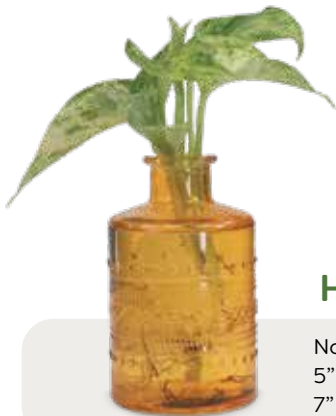

H₂O® SHENANDOAH

No cork
5" high container height
7" to 10" plant height